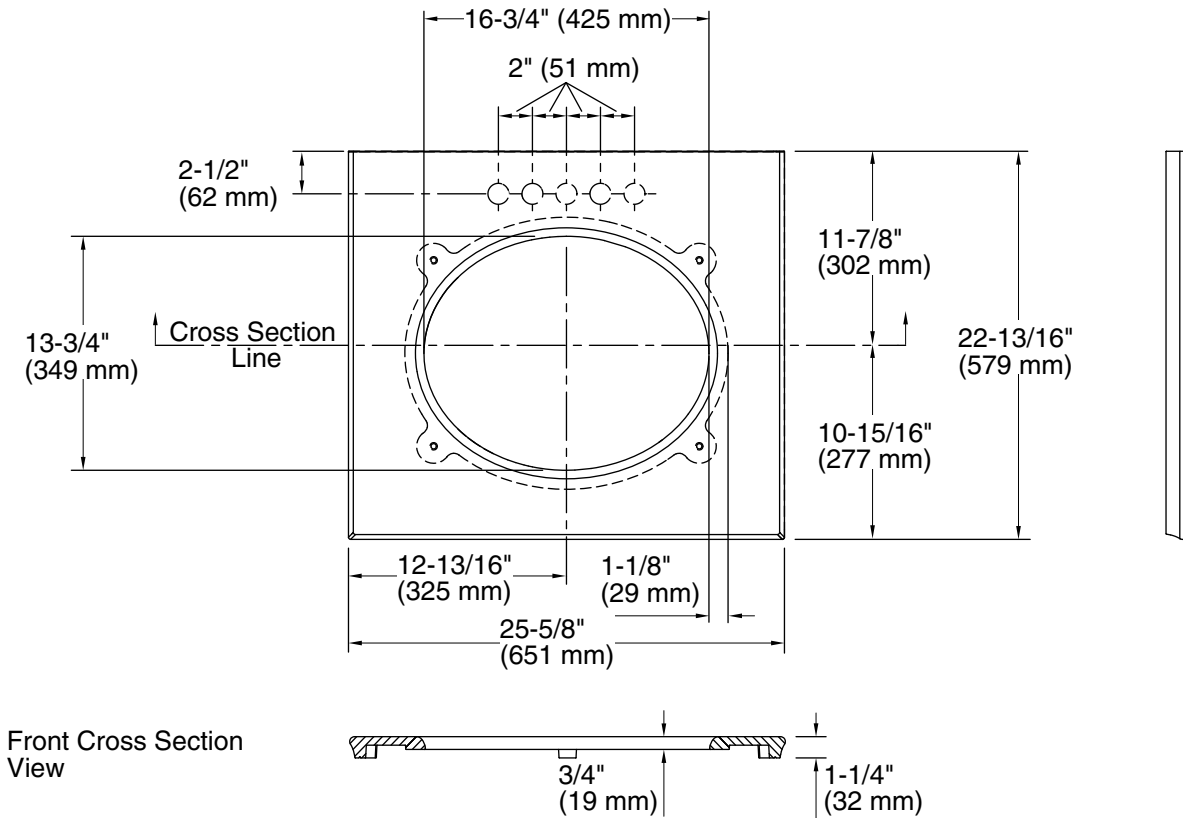

Technical Information

All product dimensions are nominal.

Bowl configuration: Single

Installation: Vanity top/ITB

Bowl area (Only): Length: 16-3/4" (425 mm)
Width: 13-3/4" (349 mm)

Notes

Install this product according to the installation instructions.

Observe all local plumbing and building codes.

This countertop is designed to be installed with a KOHLER or standard-size vanity.

Faucet hole and sink-mounting locations are marked on the underside of the countertop.